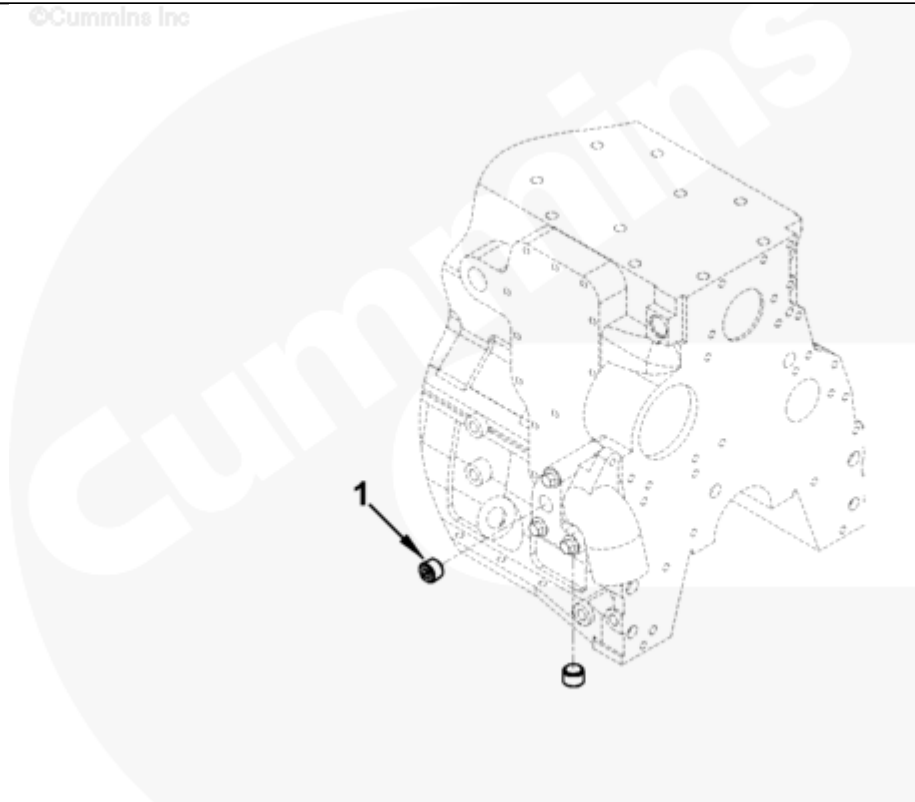

Parts Catalog - Option Detail

Electronic Parts Catalog - Option Detail				
Option	Group	Graphic	Film Card	Date
WI9701	08.07.1	wi900gg	T	25-APR-92
Engines	4B3.9, 6A3.4, 6B5.9, B GAS INTERNATIONAL CM556, B4.5, B4.5 CM2350 B129B, B4.5 CM2350 B146C, B4.5 CM2350 B147B, B4.5 RGT, B4.5S, B5.9 G, B5.9 GAS PLUS CM556, B5.9 LPG, B5.9 LPG PLUS CM556, B6.7 CM2350 B121B, B6.7 CM2350 B135B, B6.7 CM2350 B136C, B6.7 CM2350 B148B, B6.7 G CMOH6.0 B125, B6.7N CM2380 B150B, B6.7S, F3.8 CM2350 F120B, F3.8 CM2350 F128C, F3.8 CM2350 F132B, F3.8 F102, G3.9, G5.9, G5.9 CM558, ISB (CHRYSLER), ISB CM2150, ISB CM2150 E, ISB CM550, ISB CM850, ISB/ISD4.5 CM2150 B119, ISB/ISD4.5 CM2150 SN, ISB/ISD6.7 CM2150 B120, ISB/ISD6.7 CM2150 SN, ISB/ISD6.7 CM2880 B126, ISB3.9 CM2220 B107, ISB4.5 CM2150, ISB5.9G CM2180, ISB6.7 2010 DCX PICKUP, ISB6.7 2013 DCX CHASSIS CAB, ISB6.7 CM2150 SQ, ISB6.7 CM2250, ISB6.7 CM2350 B101, ISB6.7 CM2350 B103, ISB6.7 CM2350 B142, ISB6.7 CM2670 B153B, ISB6.7 G CM2180 B118, ISBE CM2150, ISBE CM800, ISBE2/ISBE3 CM850, ISBE4 CM850, ISD4.5 CM2150, ISD6.7 CM2880 D101, ISF2.8 CM2220, ISF2.8 CM2220 AN, ISF2.8 CM2220 EC, ISF2.8 CM2220 ECF2, ISF2.8 CM2220 F101, ISF2.8 CM2220 F117, ISF2.8 CM2220 F122, ISF2.8 CM2220 F126, ISF2.8 CM2220 F129, ISF2.8 CM2220 IAN, ISF3.8 CM2220, ISF3.8 CM2220 AN, ISF3.8 CM2220 F103, ISF3.8 CM2220 F110, ISF3.8 CM2220 F116, ISF3.8 CM2220 F134B, ISF3.8 CM2220 IAN, ISF3.8 CM2350 F109, ISF4.5 CM2220 F123, ISG11 CM2880 G106, ISG11 CM2880 G108, ISG12 CM2880 G107, ISG12 CM2880 G109, ISG12 G CMOH6.0 G111, QSB3.9 30 CM550, QSB3.9 CM2880 B138, QSB4.5 30 CM550, QSB4.5 CM2150 B108, QSB4.5 CM2250 B131, QSB4.5 CM2250 EC, QSB4.5 CM2350 B106, QSB4.5 CM2350 B122			